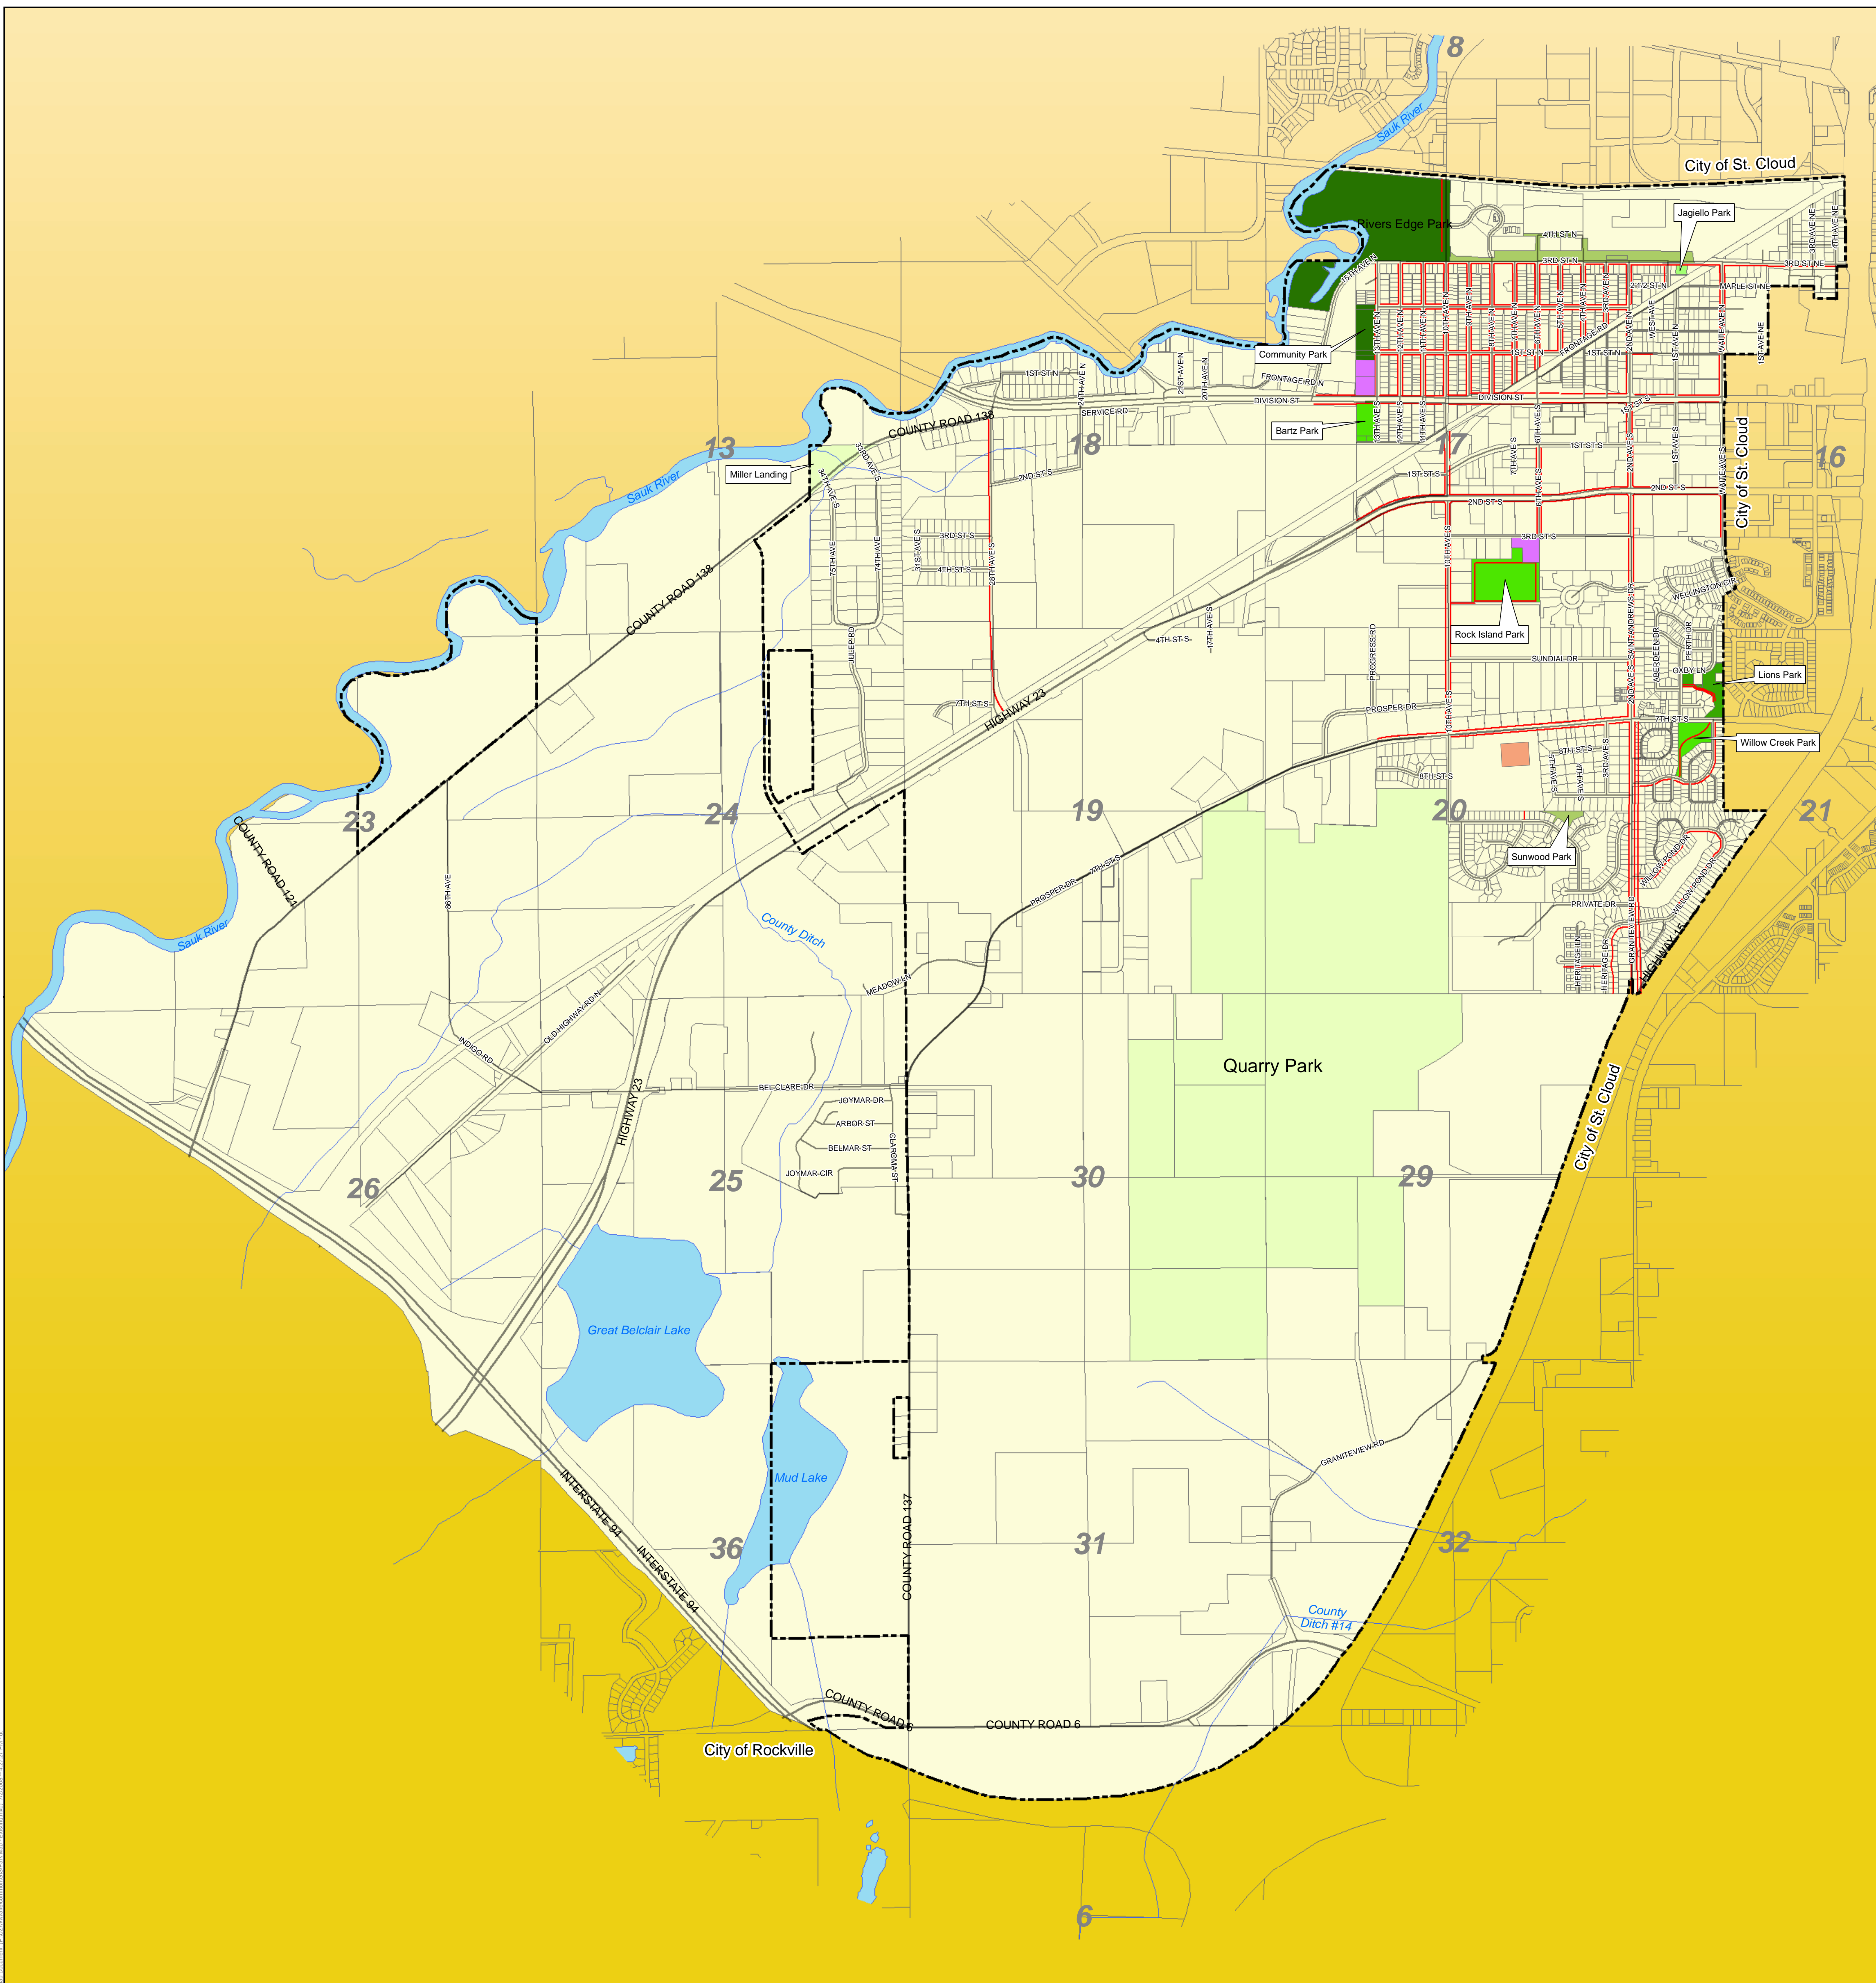

EXISTING PARKS & OPEN SPACE - 2008

Park System Plan City of Waite Park, Minnesota

Legend

-  Existing Trails/Sidewalks
-  Rivers and Creeks
-  County Park
-  City-wide Park
-  Community Park
-  Neighborhood Playground
-  Specialized Recreational Area
-  Unclassified
-  School
-  Public Facility
-  City Limits
-  Water

0 1,000 2,000 Feet